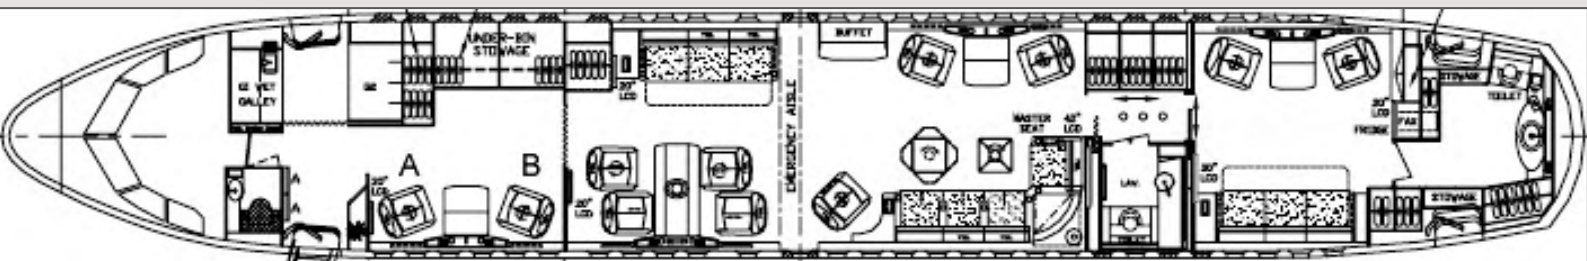

Airbus ACJ318ELITE SN3363

INTERIOR

Configuration:	Nineteen (19) Passengers
Crew Rest:	Yes, Forward
Galley Location:	Two (2) Fwd Galleys (G1/G2)
Galley Equipment:	Microwave and Coffee Maker
Lavatory Locations:	Fwd Crew, Mid and Aft VIP
Entourage Area:	4-Place Conference Group with a Table, Opposite a 3-Place Divan
Executive Lounge:	One (1) Single Club Seat Followed by a 4-Place Convertible Divan, Opposite Two (2) Single Club Seats with a Fold-Out Table
Private Office:	3-Place Convertible Divan, Opposite Two (2) Single Club Seats with a Fold-Out Table
Entertainment:	Airshow 4000
Interior:	Completion done by Lufthansa Technik, Refurb done in 2018

EXTERIOR

Base Color:	White
Stripes Colors:	Grey and Blue Stripes

Specifications are subject to verification upon inspection