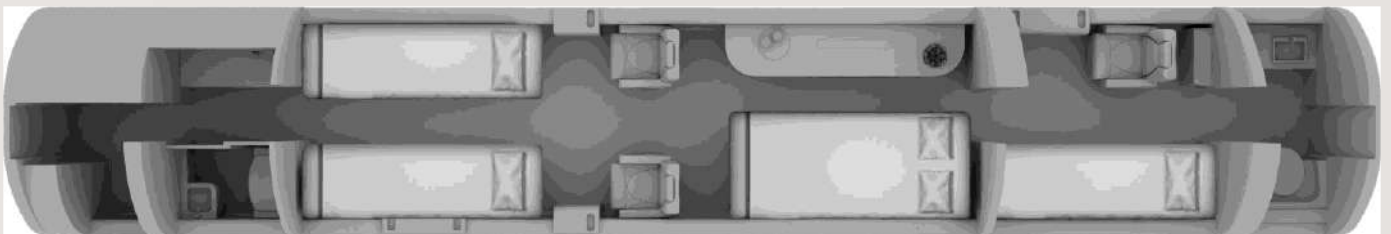

Gulfstream G650 SN6115

INTERIOR

Configuration:	15 Passengers
Galley Location:	Forward
Galley Equipment:	Coffee Pot, Flatware, Kitchen, Sink, Convection Oven, Glassware, Microwave Oven, Espresso Machine and Ice Bin
Fwd Cabin:	Two (2) Single Club Seats with a Fold-Out Table opposite One (1) 3-Place Divan and Two (2) Single Seats looking Forward
Mid Cabin:	4-Place Conference Group with a Dining Table opposite a Credenza
Aft Cabin:	One (1) 2-Place Divan opposite One (1) Single Seat with a Fold-Out Table
Entertainment:	Blu-Ray/DVD/CD Player Dual Slot and 115V/60hz Universal Outlets
Connectivity:	Ka-Band Internet & Wi-Fi

MAINTENANCE

96M Inspection

C/W March 2024, Jet Aviation

Specifications are subject to verification upon inspection