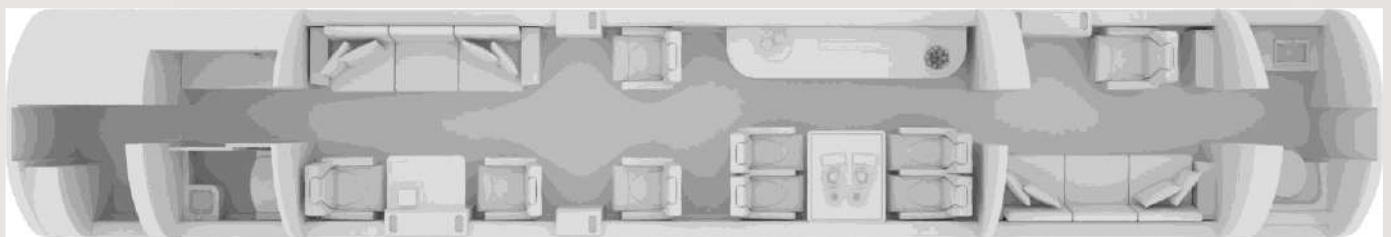

Gulfstream G650 SN6115

INTERIOR

Configuration:	15 Passengers
Galley Location:	Forward
Galley Equipment:	Coffee Pot, Flatware, Kitchen, Sink, Convection Oven, Glassware, Microwave Oven, Espresso Machine and Ice Bin
Fwd Cabin:	Two (2) Single Club Seats with a Fold-Out Table opposite One (1) 3-Place Divan and Two (2) Single Seats looking Forward
Mid Cabin:	4-Place Conference Group with a Dining Table opposite a Credenza
Aft Cabin:	One (1) 2-Place Divan opposite One (1) Single Seat with a Fold-Out Table
Entertainment:	Blu-Ray/DVD/CD Player Dual Slot and 115V/60hz Universal Outlets
Connectivity:	Ka-Band Internet & Wi-Fi

MAINTENANCE

96M Inspection

C/W March 2024, Jet Aviation

Specifications are subject to verification upon inspection